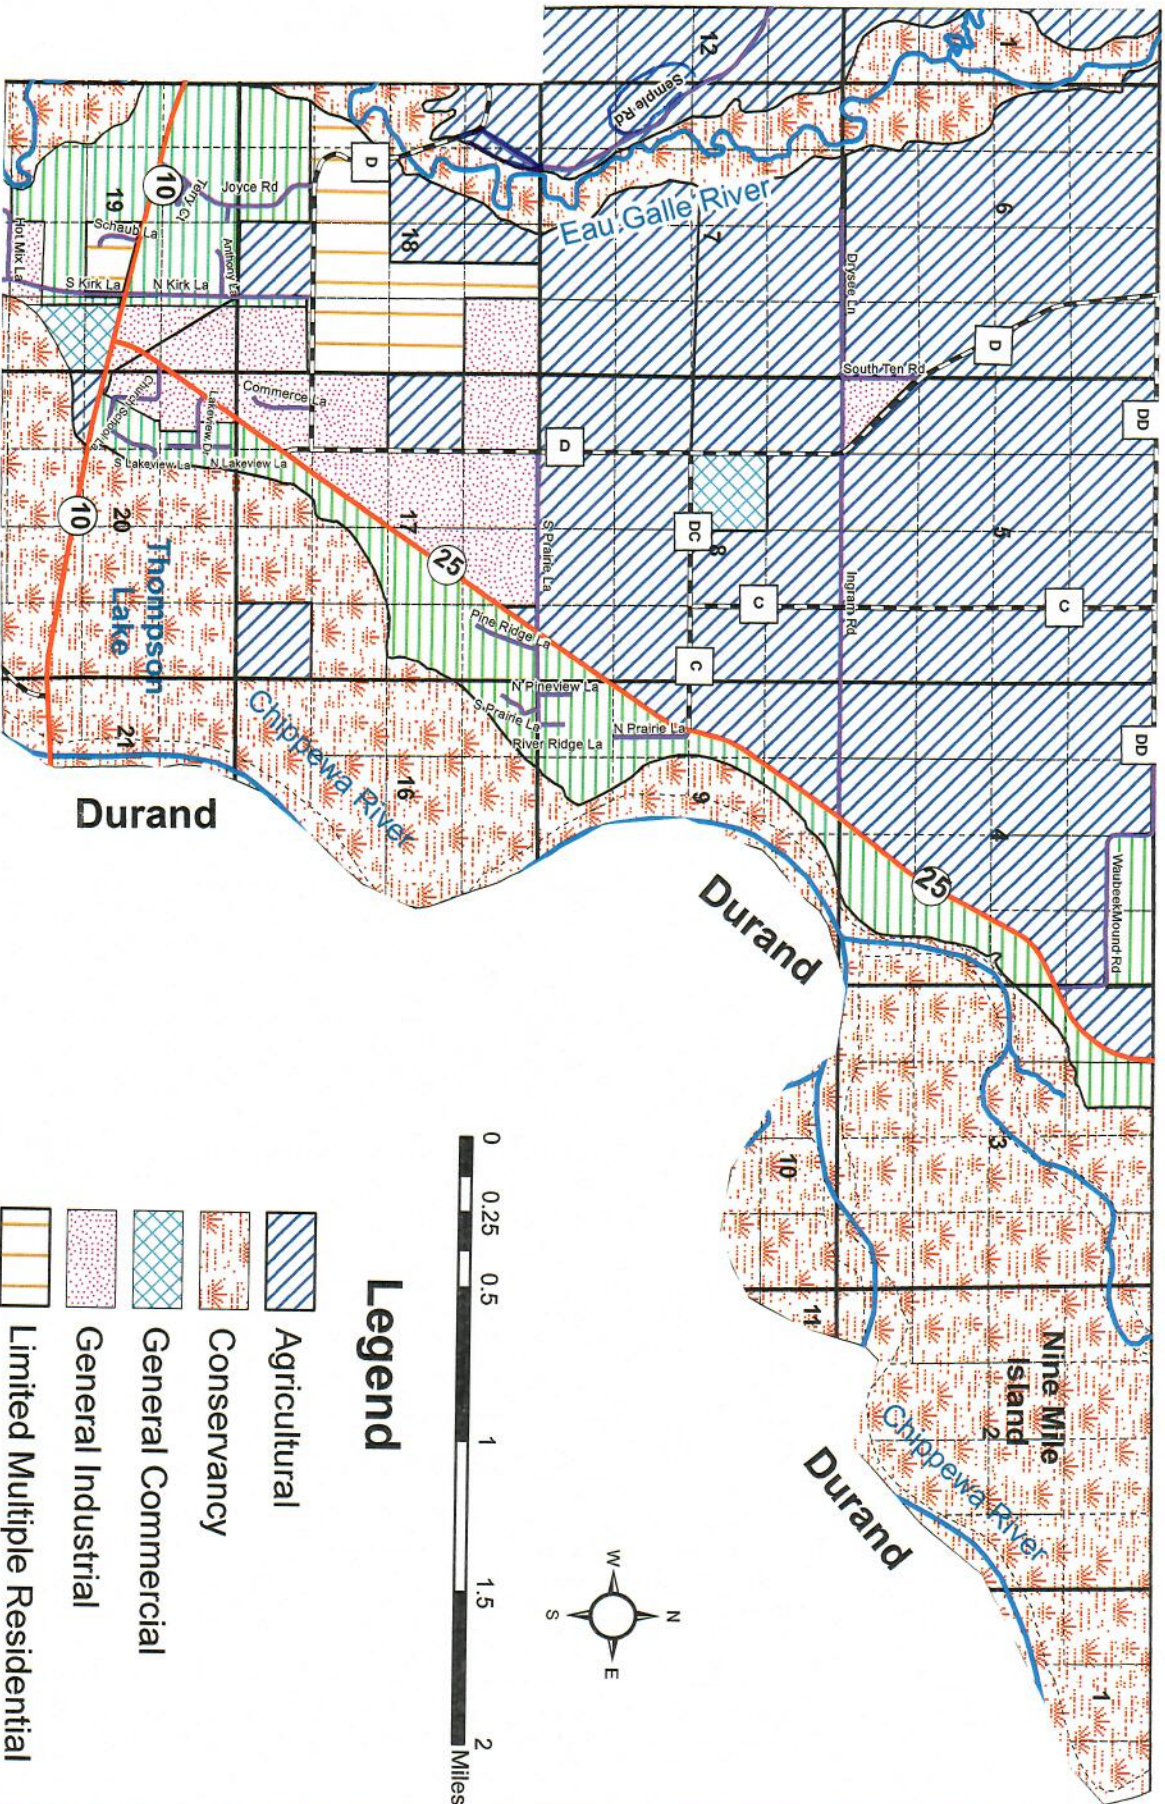

Town of Maubeek Zoning District Map

Pepin County, Wisconsin

Eau Galle

Dunn

Dunn

Waterville

Waterville

Durand

Durand

Durand

Legend

-  Agricultural
-  Conservancy
-  General Commercial
-  General Industrial
-  Limited Multiple Residential
-  Residential

U:\Ryan Christensen 2010\Waterville Zoning\Waterville Zoning Map.mxd July 23 2010