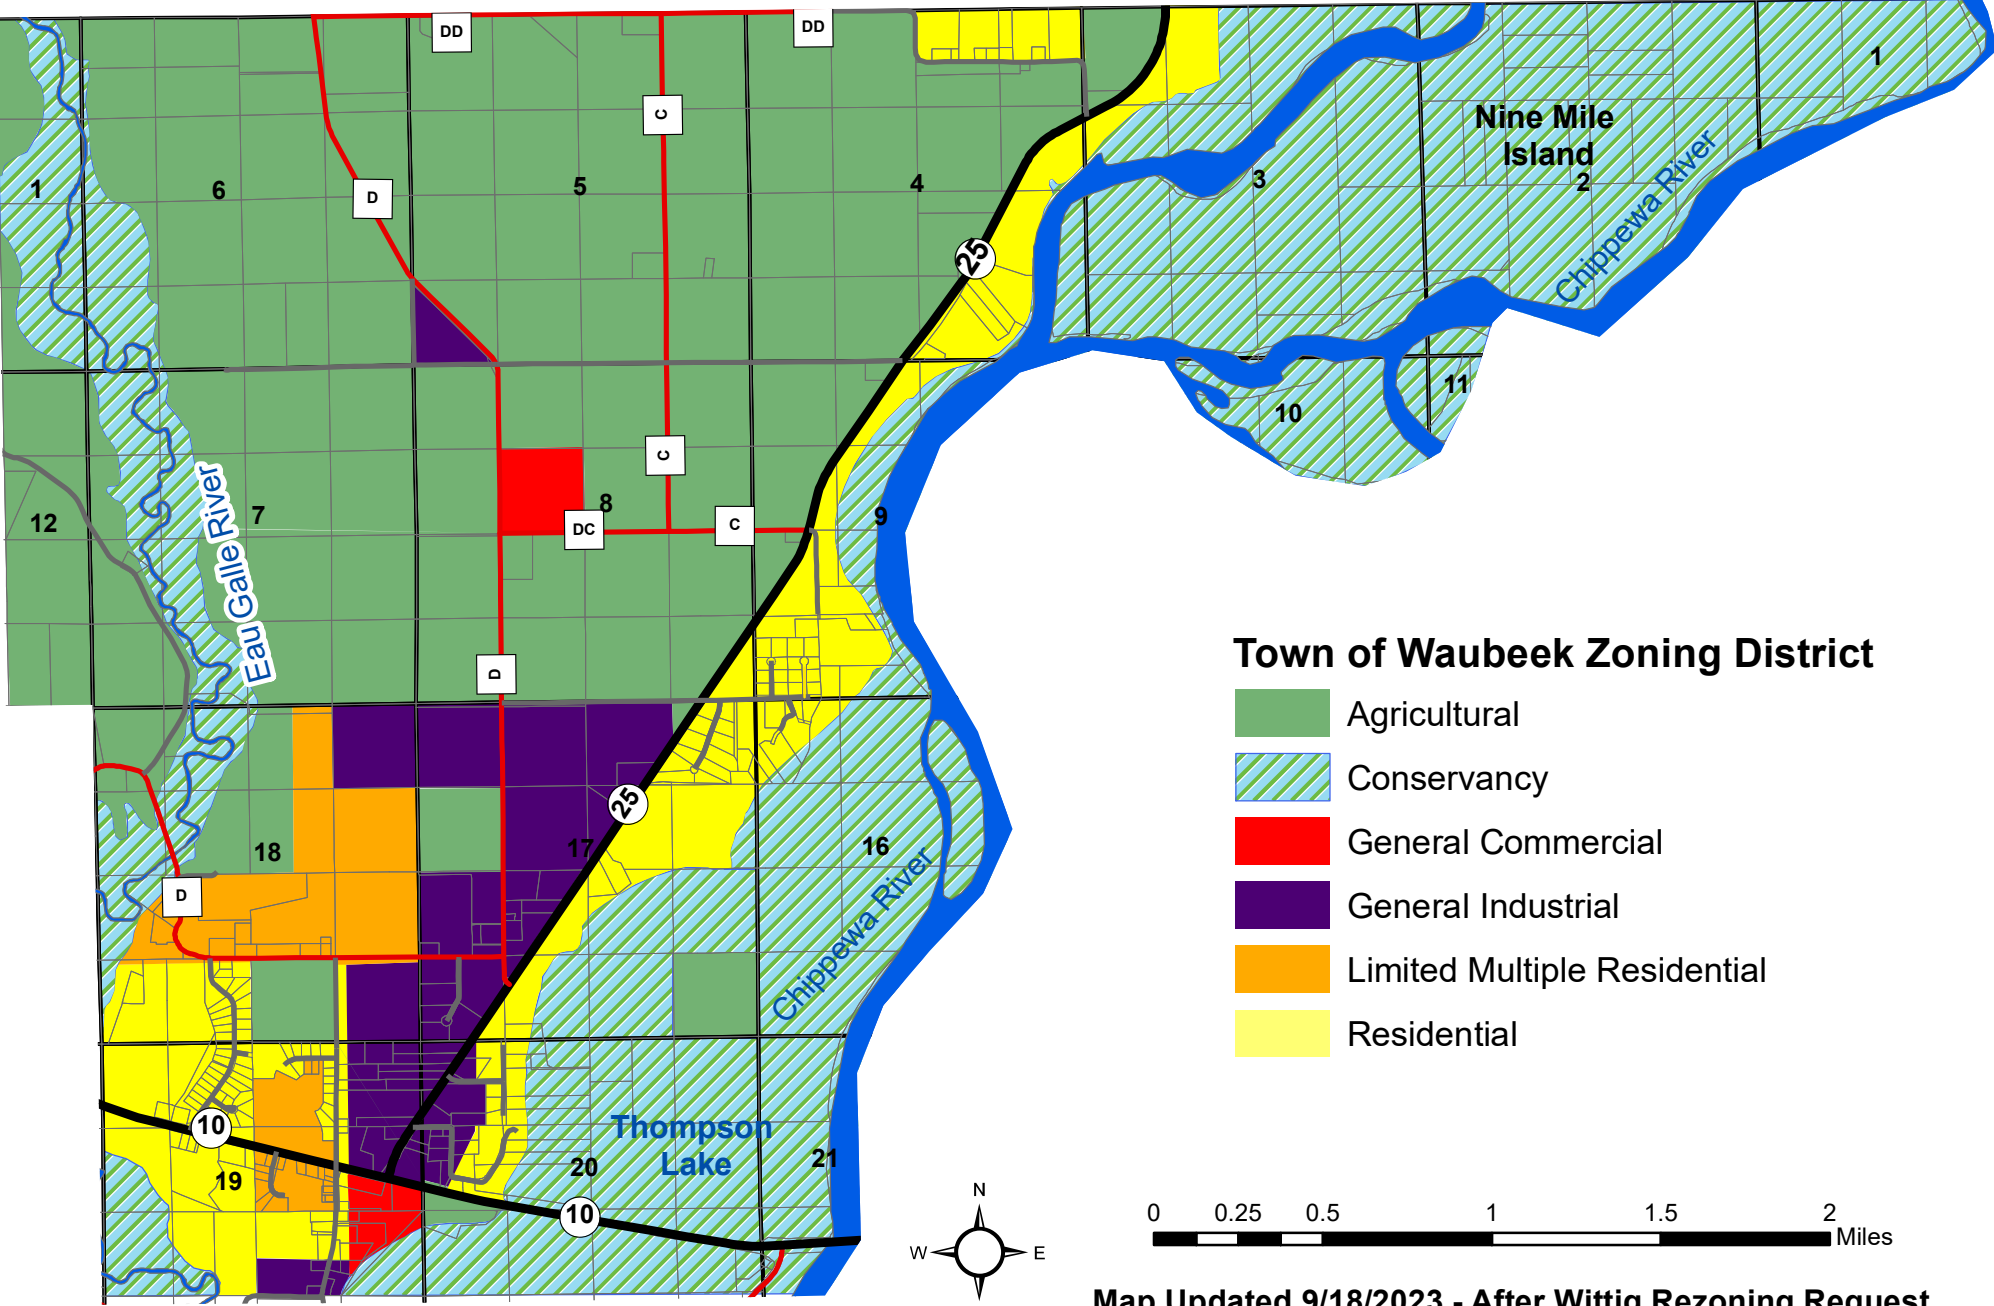

Town of Waubeek Zoning District Map

Pepin County, Wisconsin

Town of Waubeek Zoning District

-  Agricultural
-  Conservancy
-  General Commercial
-  General Industrial
-  Limited Multiple Residential
-  Residential

Map Updated 9/18/2023 - After Wittig Rezoning Request